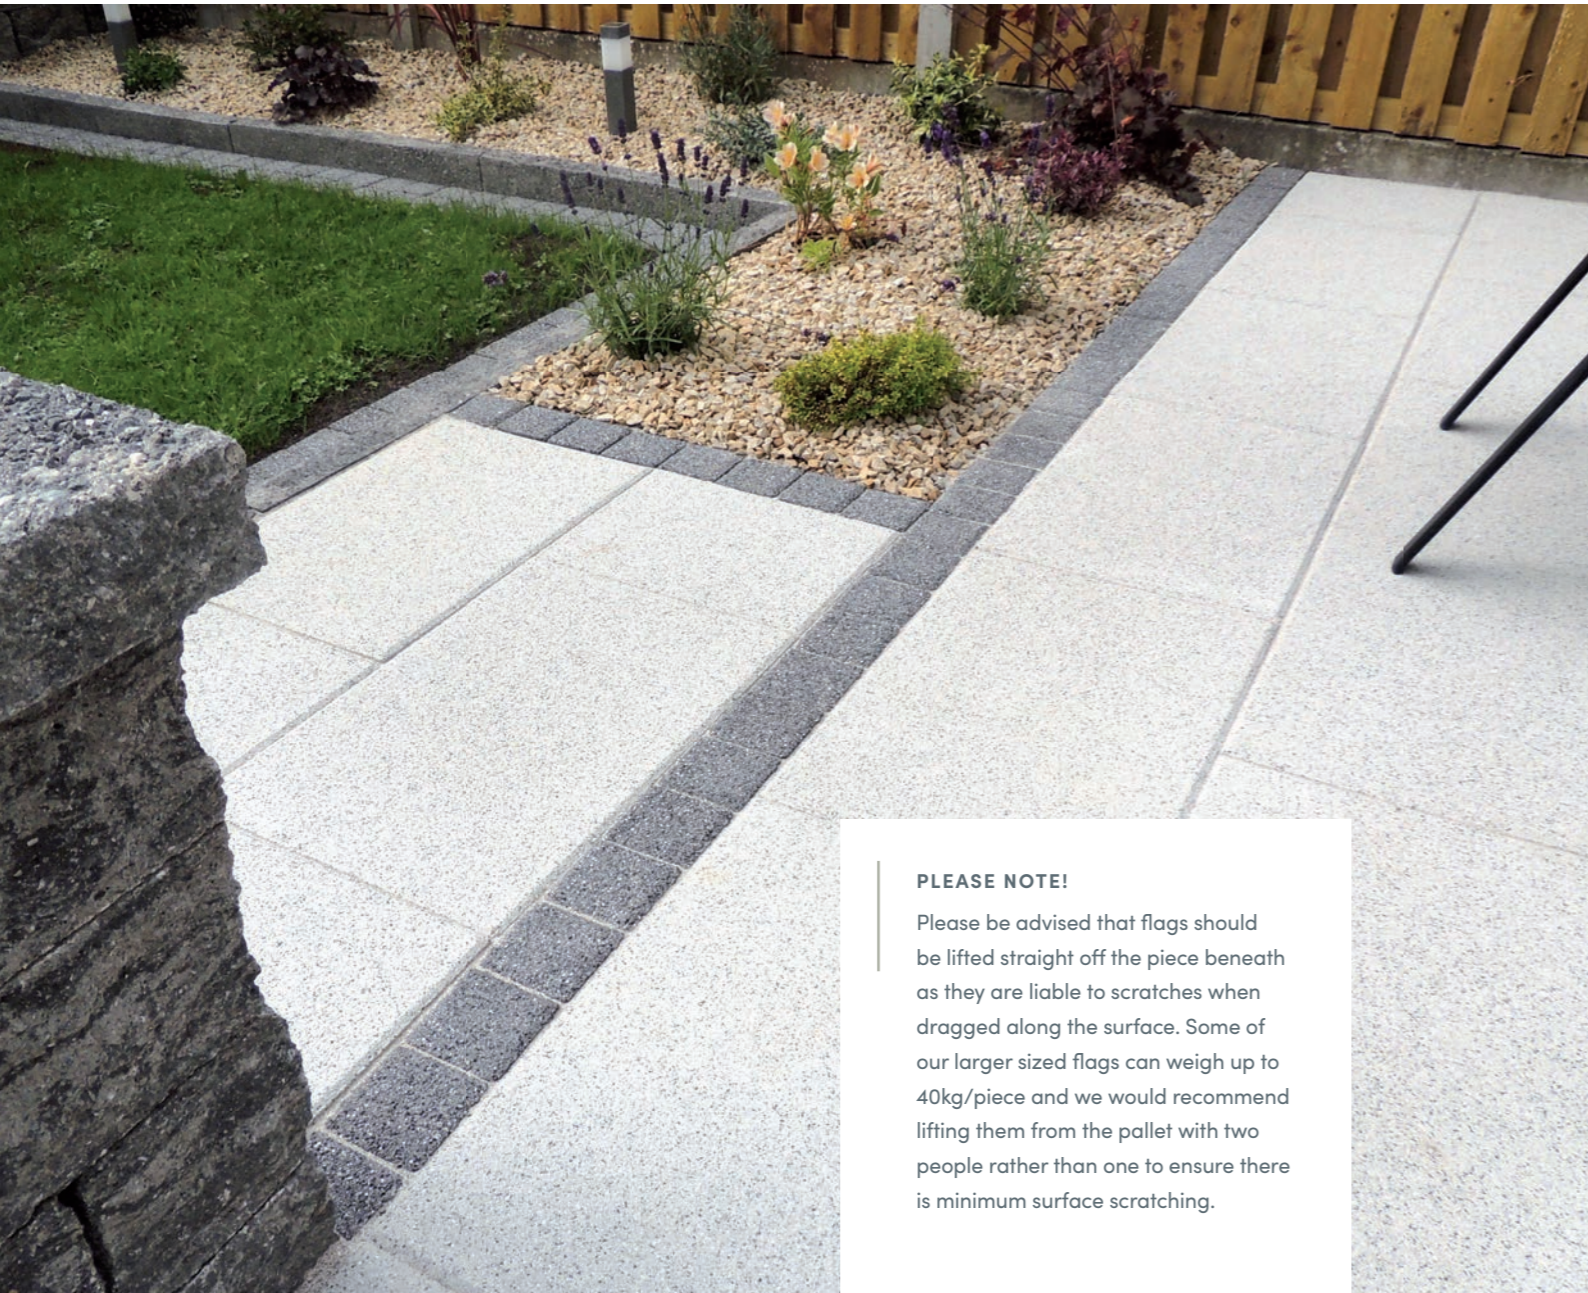

Ballykane - 20mm

Golden Flint - 20mm

JUST TO NOTE...

Range correct at time of print*

*Available in Republic of Ireland only

installation & product care

PLEASE NOTE!

Please be advised that flags should be lifted straight off the piece beneath as they are liable to scratches when dragged along the surface. Some of our larger sized flags can weigh up to 40kg/piece and we would recommend lifting them from the pallet with two people rather than one to ensure there is minimum surface scratching.